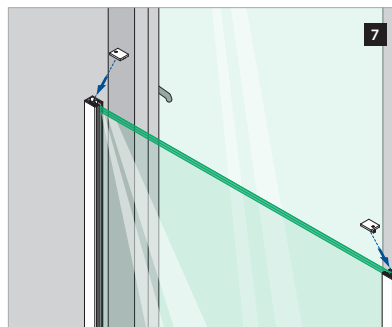

Assembly video:
<https://q-ne.ws/3vsZL5a>

ASSEMBLY GUIDE

166839-011-00-18

Wall mount profile

EASY GLASS® VIEW - Facade mounting - US

Q-INFO MOD 6839

Assembly video:
<https://q-ne.ws/3vsZL5a>

ASSEMBLY GUIDE

166839-011-00-18

Wall mount profile

EASY GLASS® VIEW - Reveal mounting - US

Q-INFO MOD 6839

Assembly
video:
[https://q-ne.
ws/3vsZL5a](https://q-ne.ws/3vsZL5a)

ASSEMBLY GUIDE

166839-011-00-18

Wall mount profile