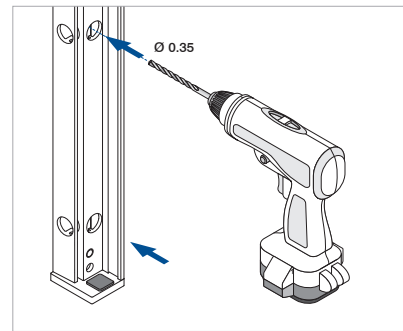

Assembly video:
<https://q-ne.ws/3vsZL5a>

ASSEMBLY GUIDE

166839-011-00-18

Wall mount profile

EASY GLASS® VIEW - Facade mounting - US

Q-INFO MOD 6839

Assembly video:
<https://q-ne.ws/3vsZL5a>

ASSEMBLY GUIDE

166839-011-00-18

Wall mount profile

EASY GLASS® VIEW - Reveal mounting - US

Q-INFO MOD 6839

Assembly
video:
[https://q-ne.
ws/3vsZL5a](https://q-ne.ws/3vsZL5a)

ASSEMBLY GUIDE

166839-011-00-18

Wall mount profile