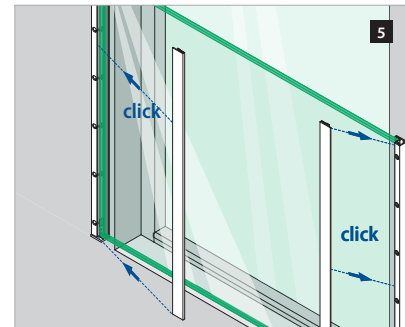

Assembly video:
<https://q-ne.ws/3vsZL5a>

ASSEMBLY GUIDE

166839-011-00-18

Wall mount profile

EASY GLASS® VIEW - Facade mounting - US

Q-INFO MOD 6839

Assembly video:
<https://q-ne.ws/3vsZL5a>

ASSEMBLY GUIDE

166839-011-00-18

Wall mount profile

EASY GLASS® VIEW - Reveal mounting - US

Q-INFO MOD 6839

Assembly
video:
[https://q-ne.
ws/3vsZL5a](https://q-ne.ws/3vsZL5a)

ASSEMBLY GUIDE

166839-011-00-18

Wall mount profile