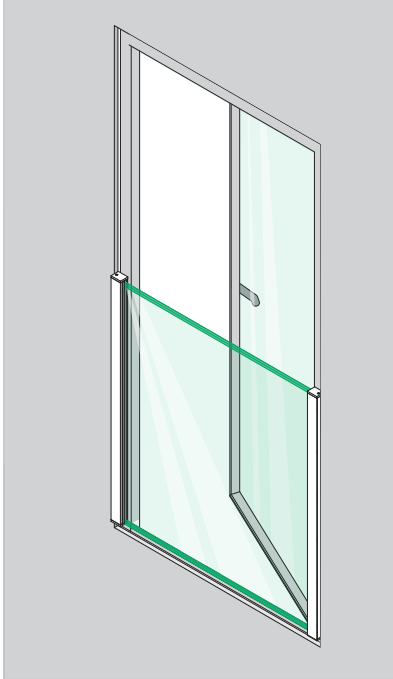

Assembly video:
<https://q-ne.ws/3vsZL5a>

ASSEMBLY GUIDE

166839-011-00-18

Wall mount profile

EASY GLASS® VIEW - Facade mounting - US

Q-INFO MOD 6839

Assembly video:
<https://q-ne.ws/3vsZL5a>

ASSEMBLY GUIDE

166839-011-00-18

Wall mount profile

EASY GLASS® VIEW - Reveal mounting - US

Q-INFO MOD 6839

Assembly
video:
[https://q-ne.
ws/3vsZL5a](https://q-ne.ws/3vsZL5a)

ASSEMBLY GUIDE

166839-011-00-18

Wall mount profile

EASY GLASS® VIEW - Frame mounting - US

Q-INFO MOD 6839

Included
166839-011-00-18 (set)

Order additionally
206830-211-xx