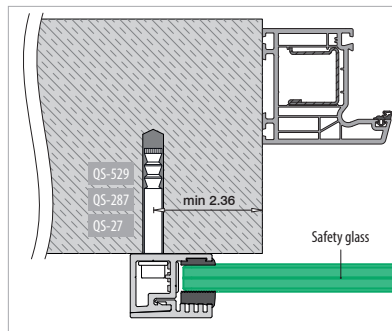

Assembly video:
<https://q-ne.ws/3vsZL5a>

ASSEMBLY GUIDE

166839-011-00-18

Wall mount profile

EASY GLASS® VIEW - Facade mounting - US

Q-INFO MOD 6839

Assembly video:
<https://q-ne.ws/3vsZL5a>

ASSEMBLY GUIDE

166839-011-00-18

Wall mount profile

EASY GLASS® VIEW - Reveal mounting - US

Q-INFO MOD 6839

Assembly
video:
[https://q-ne.
ws/3vsZL5a](https://q-ne.ws/3vsZL5a)

ASSEMBLY GUIDE

166839-011-00-18

Wall mount profile