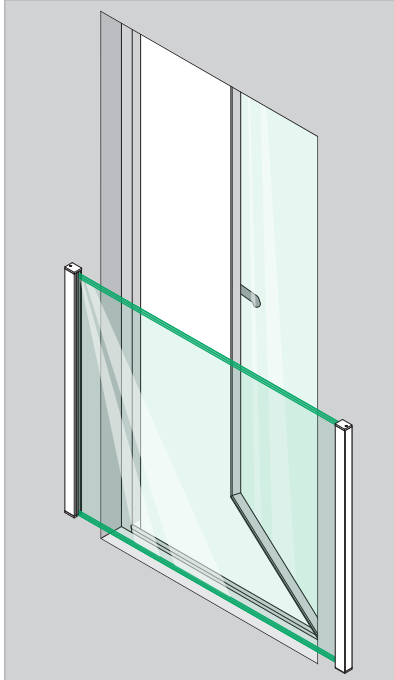

Assembly video:
<https://q-ne.ws/3vsZL5a>

ASSEMBLY GUIDE

166839-011-00-18

Wall mount profile

EASY GLASS® VIEW - Facade mounting - US

Q-INFO MOD 6839

Assembly video:
<https://q-ne.ws/3vsZL5a>

ASSEMBLY GUIDE

166839-011-00-18

Wall mount profile

EASY GLASS® VIEW - Reveal mounting - US

Q-INFO MOD 6839

Assembly
video:
[https://q-ne.
ws/3vsZL5a](https://q-ne.ws/3vsZL5a)

ASSEMBLY GUIDE

166839-011-00-18

Wall mount profile

EASY GLASS® VIEW - Frame mounting - US

Q-INFO MOD 6839

Included
166839-011-00-18 (set)

Order additionally
206830-211-xx