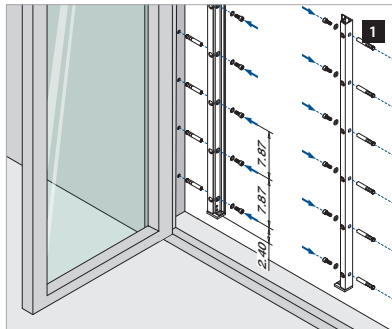

Assembly video:
<https://q-ne.ws/3vsZL5a>

ASSEMBLY GUIDE

166839-011-00-18

Wall mount profile

EASY GLASS® VIEW - Facade mounting - US

Q-INFO MOD 6839

Assembly video:
<https://q-ne.ws/3vsZL5a>

ASSEMBLY GUIDE

166839-011-00-18

Wall mount profile

EASY GLASS® VIEW - Reveal mounting - US

Q-INFO MOD 6839

Assembly
video:
[https://q-ne.
ws/3vsZL5a](https://q-ne.ws/3vsZL5a)

ASSEMBLY GUIDE

166839-011-00-18

Wall mount profile