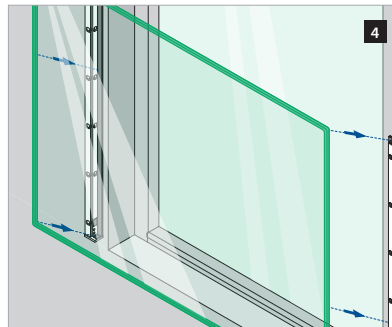

Assembly video:
<https://q-ne.ws/3vsZL5a>

ASSEMBLY GUIDE

166839-011-00-18

Wall mount profile

EASY GLASS® VIEW - Facade mounting - US

Q-INFO MOD 6839

Assembly video:
<https://q-ne.ws/3vsZL5a>

ASSEMBLY GUIDE

166839-011-00-18

Wall mount profile

EASY GLASS® VIEW - Reveal mounting - US

Q-INFO MOD 6839

Assembly
video:
[https://q-ne.
ws/3vsZL5a](https://q-ne.ws/3vsZL5a)

ASSEMBLY GUIDE

166839-011-00-18

Wall mount profile