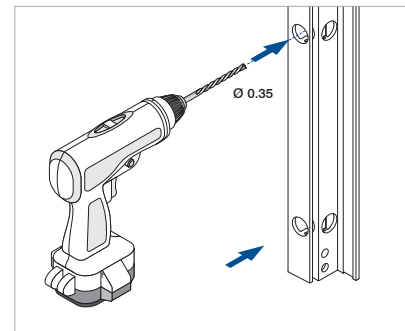

Assembly video:
<https://q-ne.ws/3vsZL5a>

ASSEMBLY GUIDE

166839-011-00-18

Wall mount profile

EASY GLASS® VIEW - Facade mounting - US

Q-INFO MOD 6839

Assembly video:
<https://q-ne.ws/3vsZL5a>

ASSEMBLY GUIDE

166839-011-00-18

Wall mount profile

EASY GLASS® VIEW - Reveal mounting - US

Q-INFO MOD 6839

Assembly
video:
[https://q-ne.
ws/3vsZL5a](https://q-ne.ws/3vsZL5a)

ASSEMBLY GUIDE

166839-011-00-18

Wall mount profile