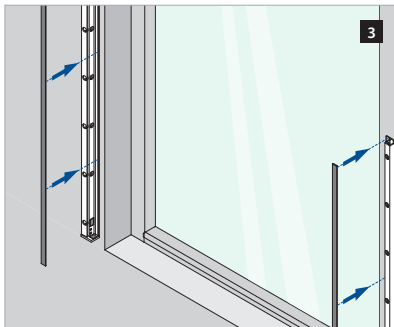

Assembly video:
<https://q-ne.ws/3vsZL5a>

ASSEMBLY GUIDE

166839-011-00-18

Wall mount profile

EASY GLASS® VIEW - Facade mounting - US

Q-INFO MOD 6839

Assembly video:
<https://q-ne.ws/3vsZL5a>

ASSEMBLY GUIDE

166839-011-00-18

Wall mount profile

EASY GLASS® VIEW - Reveal mounting - US

Q-INFO MOD 6839

Assembly
video:
[https://q-ne.
ws/3vsZL5a](https://q-ne.ws/3vsZL5a)

ASSEMBLY GUIDE

166839-011-00-18

Wall mount profile