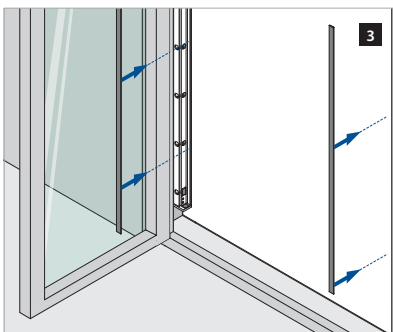

Assembly video:
<https://q-ne.ws/3vsZL5a>

ASSEMBLY GUIDE

166839-011-00-18

Wall mount profile

EASY GLASS® VIEW - Facade mounting - US

Q-INFO MOD 6839

Assembly video:
<https://q-ne.ws/3vsZL5a>

ASSEMBLY GUIDE

166839-011-00-18

Wall mount profile

EASY GLASS® VIEW - Reveal mounting - US

Q-INFO MOD 6839

Assembly
video:
[https://q-ne.
ws/3vsZL5a](https://q-ne.ws/3vsZL5a)

ASSEMBLY GUIDE

166839-011-00-18

Wall mount profile