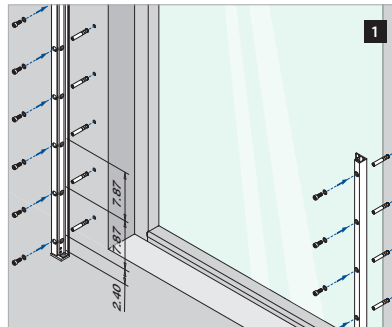

Assembly video:
<https://q-ne.ws/3vsZL5a>

ASSEMBLY GUIDE

166839-011-00-18

Wall mount profile

EASY GLASS® VIEW - Facade mounting - US

Q-INFO MOD 6839

Assembly video:
<https://q-ne.ws/3vsZL5a>

ASSEMBLY GUIDE

166839-011-00-18

Wall mount profile

EASY GLASS® VIEW - Reveal mounting - US

Q-INFO MOD 6839

Assembly
video:
[https://q-ne.
ws/3vsZL5a](https://q-ne.ws/3vsZL5a)

ASSEMBLY GUIDE

166839-011-00-18

Wall mount profile