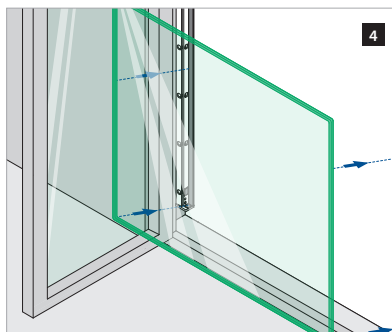

Assembly video:
<https://q-ne.ws/3vsZL5a>

ASSEMBLY GUIDE

166839-011-00-18

Wall mount profile

EASY GLASS® VIEW - Facade mounting - US

Q-INFO MOD 6839

Assembly video:
<https://q-ne.ws/3vsZL5a>

ASSEMBLY GUIDE

166839-011-00-18

Wall mount profile

EASY GLASS® VIEW - Reveal mounting - US

Q-INFO MOD 6839

Assembly
video:
[https://q-ne.
ws/3vsZL5a](https://q-ne.ws/3vsZL5a)

ASSEMBLY GUIDE

166839-011-00-18

Wall mount profile