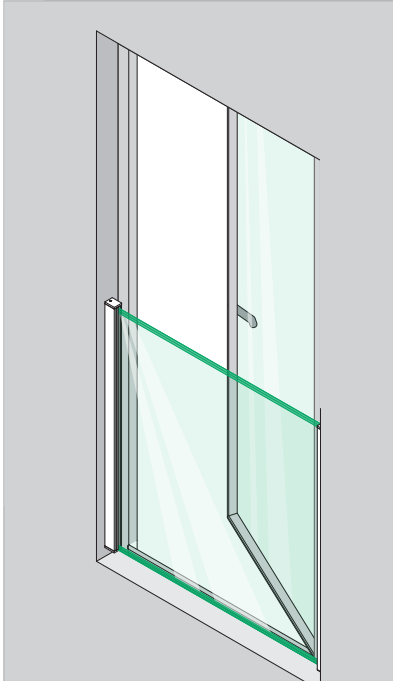

Assembly video:
<https://q-ne.ws/3vsZL5a>

ASSEMBLY GUIDE

166839-011-00-18

Wall mount profile

EASY GLASS® VIEW - Facade mounting - US

Q-INFO MOD 6839

Assembly video:
<https://q-ne.ws/3vsZL5a>

ASSEMBLY GUIDE

166839-011-00-18

Wall mount profile

EASY GLASS® VIEW - Reveal mounting - US

Q-INFO MOD 6839

Assembly
video:
[https://q-ne.
ws/3vsZL5a](https://q-ne.ws/3vsZL5a)

ASSEMBLY GUIDE

166839-011-00-18

Wall mount profile

EASY GLASS® VIEW - Frame mounting - US

Q-INFO MOD 6839

Included
166839-011-00-18 (set)

Order additionally
206830-211-xx