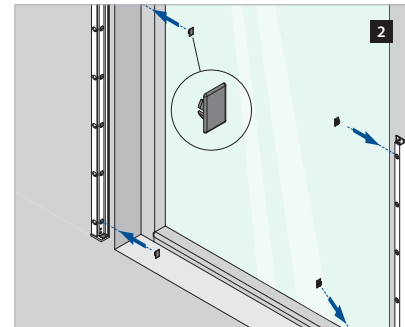

Assembly video:
<https://q-ne.ws/3vsZL5a>

ASSEMBLY GUIDE

166839-011-00-18

Wall mount profile

EASY GLASS® VIEW - Facade mounting - US

Q-INFO MOD 6839

Assembly video:
<https://q-ne.ws/3vsZL5a>

ASSEMBLY GUIDE

166839-011-00-18

Wall mount profile

EASY GLASS® VIEW - Reveal mounting - US

Q-INFO MOD 6839

Assembly
video:
[https://q-ne.
ws/3vsZL5a](https://q-ne.ws/3vsZL5a)

ASSEMBLY GUIDE

166839-011-00-18

Wall mount profile