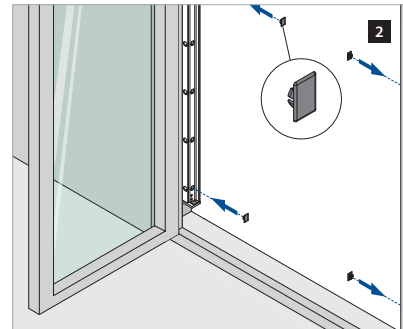

Assembly video:
<https://q-ne.ws/3vsZL5a>

ASSEMBLY GUIDE

166839-011-00-18

Wall mount profile

EASY GLASS® VIEW - Facade mounting - US

Q-INFO MOD 6839

Assembly video:
<https://q-ne.ws/3vsZL5a>

ASSEMBLY GUIDE

166839-011-00-18

Wall mount profile

EASY GLASS® VIEW - Reveal mounting - US

Q-INFO MOD 6839

Assembly
video:
[https://q-ne.
ws/3vsZL5a](https://q-ne.ws/3vsZL5a)

ASSEMBLY GUIDE

166839-011-00-18

Wall mount profile