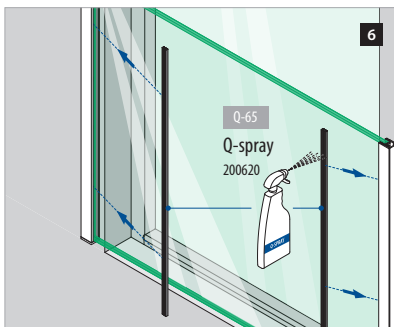

Assembly video:
<https://q-ne.ws/3vsZL5a>

ASSEMBLY GUIDE

166839-011-00-18

Wall mount profile

EASY GLASS® VIEW - Facade mounting - US

Q-INFO MOD 6839

Assembly video:
<https://q-ne.ws/3vsZL5a>

ASSEMBLY GUIDE

166839-011-00-18

Wall mount profile

EASY GLASS® VIEW - Reveal mounting - US

Q-INFO MOD 6839

Assembly
video:
[https://q-ne.
ws/3vsZL5a](https://q-ne.ws/3vsZL5a)

ASSEMBLY GUIDE

166839-011-00-18

Wall mount profile