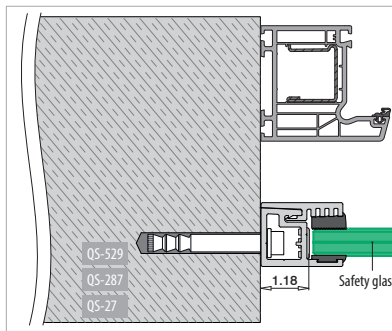

Assembly video:
<https://q-ne.ws/3vsZL5a>

ASSEMBLY GUIDE

166839-011-00-18

Wall mount profile

EASY GLASS® VIEW - Facade mounting - US

Q-INFO MOD 6839

Assembly video:
<https://q-ne.ws/3vsZL5a>

ASSEMBLY GUIDE

166839-011-00-18

Wall mount profile

EASY GLASS® VIEW - Reveal mounting - US

Q-INFO MOD 6839

Assembly
video:
[https://q-ne.
ws/3vsZL5a](https://q-ne.ws/3vsZL5a)

ASSEMBLY GUIDE

166839-011-00-18

Wall mount profile