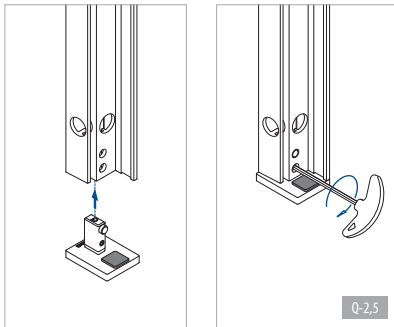

Assembly video:
<https://q-ne.ws/3vsZL5a>

ASSEMBLY GUIDE

166839-011-00-18

Wall mount profile

EASY GLASS® VIEW - Facade mounting - US

Q-INFO MOD 6839

Assembly video:
<https://q-ne.ws/3vsZL5a>

ASSEMBLY GUIDE

166839-011-00-18

Wall mount profile

EASY GLASS® VIEW - Reveal mounting - US

Q-INFO MOD 6839

Assembly
video:
[https://q-ne.
ws/3vsZL5a](https://q-ne.ws/3vsZL5a)

ASSEMBLY GUIDE

166839-011-00-18

Wall mount profile