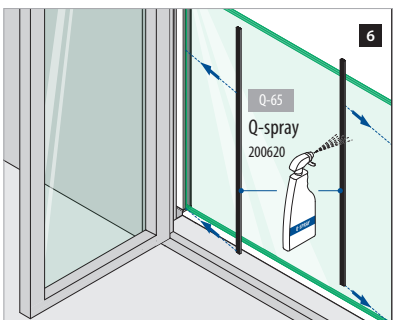

Assembly video:
<https://q-ne.ws/3vsZL5a>

ASSEMBLY GUIDE

166839-011-00-18

Wall mount profile

EASY GLASS® VIEW - Facade mounting - US

Q-INFO MOD 6839

Assembly video:
<https://q-ne.ws/3vsZL5a>

ASSEMBLY GUIDE

166839-011-00-18

Wall mount profile

EASY GLASS® VIEW - Reveal mounting - US

Q-INFO MOD 6839

Assembly
video:
[https://q-ne.
ws/3vsZL5a](https://q-ne.ws/3vsZL5a)

ASSEMBLY GUIDE

166839-011-00-18

Wall mount profile