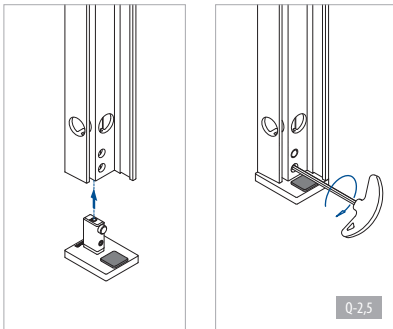

Assembly video:
<https://q-ne.ws/3vsZL5a>

ASSEMBLY GUIDE

166839-011-00-18

Wall mount profile

EASY GLASS® VIEW - Facade mounting - US

Q-INFO MOD 6839

Assembly video:
<https://q-ne.ws/3vsZL5a>

ASSEMBLY GUIDE

166839-011-00-18

Wall mount profile

EASY GLASS® VIEW - Reveal mounting - US

Q-INFO MOD 6839

Assembly
video:
[https://q-ne.
ws/3vsZL5a](https://q-ne.ws/3vsZL5a)

ASSEMBLY GUIDE

166839-011-00-18

Wall mount profile