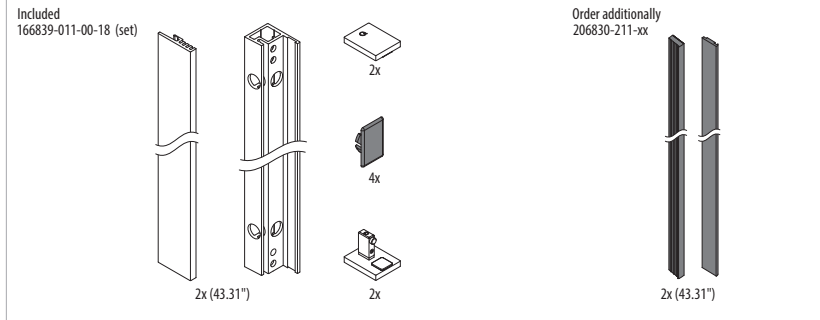

Assembly video:
<https://q-ne.ws/3vsZL5a>

ASSEMBLY GUIDE

166839-011-00-18

Wall mount profile

EASY GLASS® VIEW - Facade mounting - US

Q-INFO MOD 6839

Assembly video:
<https://q-ne.ws/3vsZL5a>

ASSEMBLY GUIDE

166839-011-00-18

Wall mount profile

EASY GLASS® VIEW - Reveal mounting - US

Q-INFO MOD 6839

Assembly
video:
[https://q-ne.
ws/3vsZL5a](https://q-ne.ws/3vsZL5a)

ASSEMBLY GUIDE

166839-011-00-18

Wall mount profile

EASY GLASS® VIEW - Frame mounting - US

Q-INFO MOD 6839

Included
166839-011-00-18 (set)

Order additionally
206830-211-xx