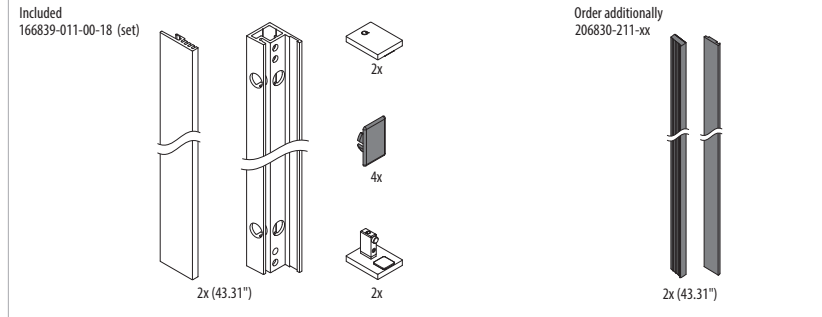

Assembly video:
<https://q-ne.ws/3vsZL5a>

ASSEMBLY GUIDE

166839-011-00-18

Wall mount profile

EASY GLASS® VIEW - Facade mounting - US

Q-INFO MOD 6839

Assembly video:
<https://q-ne.ws/3vsZL5a>

ASSEMBLY GUIDE

166839-011-00-18

Wall mount profile

EASY GLASS® VIEW - Reveal mounting - US

Q-INFO MOD 6839

Assembly
video:
[https://q-ne.
ws/3vsZL5a](https://q-ne.ws/3vsZL5a)

ASSEMBLY GUIDE

166839-011-00-18

Wall mount profile

EASY GLASS® VIEW - Frame mounting - US

Q-INFO MOD 6839

Included
166839-011-00-18 (set)

Order additionally
206830-211-xx