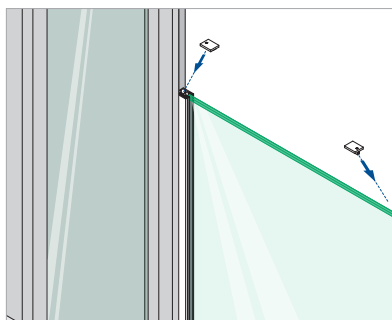

Assembly video:
<https://q-ne.ws/3vsZL5a>

ASSEMBLY GUIDE

166839-011-00-18

Wall mount profile

EASY GLASS® VIEW - Facade mounting - US

Q-INFO MOD 6839

Assembly video:
<https://q-ne.ws/3vsZL5a>

ASSEMBLY GUIDE

166839-011-00-18

Wall mount profile

EASY GLASS® VIEW - Reveal mounting - US

Q-INFO MOD 6839

Assembly
video:
[https://q-ne.
ws/3vsZL5a](https://q-ne.ws/3vsZL5a)

ASSEMBLY GUIDE

166839-011-00-18

Wall mount profile