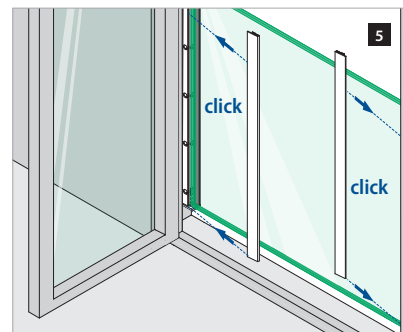

Assembly video:
<https://q-ne.ws/3vsZL5a>

ASSEMBLY GUIDE

166839-011-00-18

Wall mount profile

EASY GLASS® VIEW - Facade mounting - US

Q-INFO MOD 6839

Assembly video:
<https://q-ne.ws/3vsZL5a>

ASSEMBLY GUIDE

166839-011-00-18

Wall mount profile

EASY GLASS® VIEW - Reveal mounting - US

Q-INFO MOD 6839

Assembly
video:
[https://q-ne.
ws/3vsZL5a](https://q-ne.ws/3vsZL5a)

ASSEMBLY GUIDE

166839-011-00-18

Wall mount profile