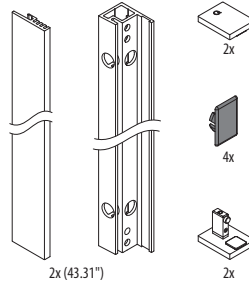

Included
166839-011-00-18 (set)

Order additionally
206830-211-xx